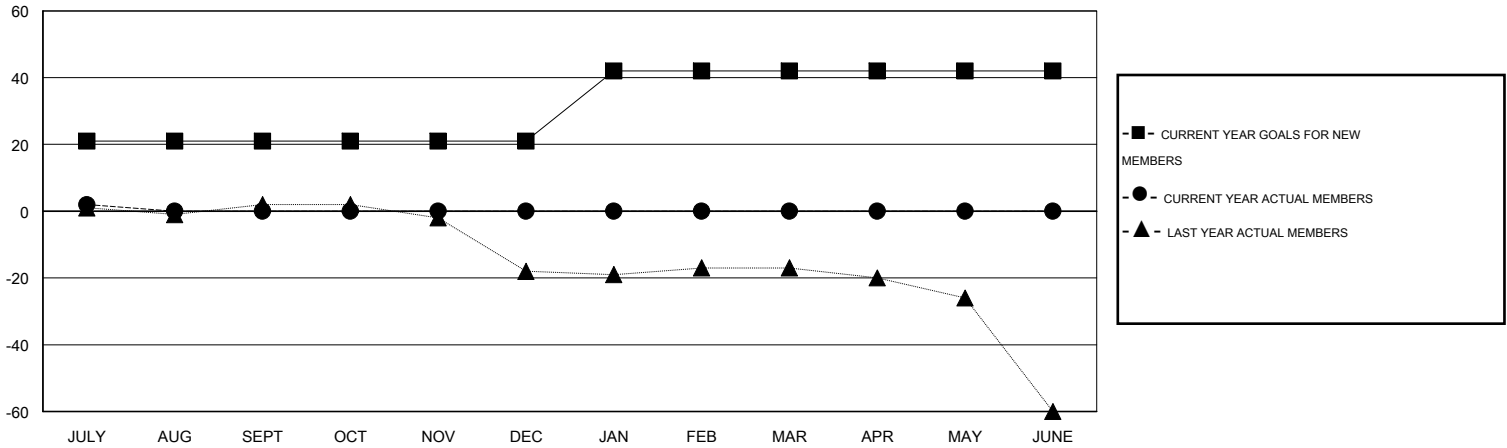

MONTHLY MEMBERSHIP PROGRESS REPORT

District 123

Results as of: 7/31/2014

GMT: MIKLOS HORVATH

LOCATION RUSSIAN FEDERATION

GMT CA 4

Clubs					Members				
RESULTS FOR 2014-2015					RESULTS FOR 2014-2015				
QUARTER	NEW CLUB GOAL	ACTUAL NEW CLUBS	ACTUAL DROPPED CLUBS	ACTUAL NET GAIN/LOSS	QUARTER	NEW MEMBER GOAL	ACTUAL TOTAL MEMBERS ADDED	ACTUAL DROPPED MEMBERS	ACTUAL NET GAIN/LOSS
JULY/AUG/SEPT	1	0	0	0	JULY/AUG/SEPT	21	2	0	2
OCT/NOV/DEC	0	0	0	0	OCT/NOV/DEC	0	0	0	0
JAN/FEB/MAR	1	0	0	0	JAN/FEB/MAR	21	0	0	0
APR/MAY/JUNE	0	0	0	0	APR/MAY/JUNE	0	0	0	0

GOALS AND ACTUAL NEW CLUBS CUMULATIVE

GOALS AND ACTUAL MEMBERS CUMULATIVE

DROPPED CLUBS: 0	0 CLUBS OF 0 ADDED 1 OR MORE NEW MEMBERS	GENDER DISTRIBUTION
		MALE 0 (100.00%)
		FEMALE 0 (100.00%)
DROPPED MEMBERS	CLICK HERE FOR HEALTH ASSESSMENT DATA	FAMILY UNIT MEMBERS 0
DECEASED 0		HEAD OF HOUSEHOLD 0
CLUB CANCELLED 0		NON-HEAD OF HOUSEHOLD 0
OTHER 0		
TOTAL 0		